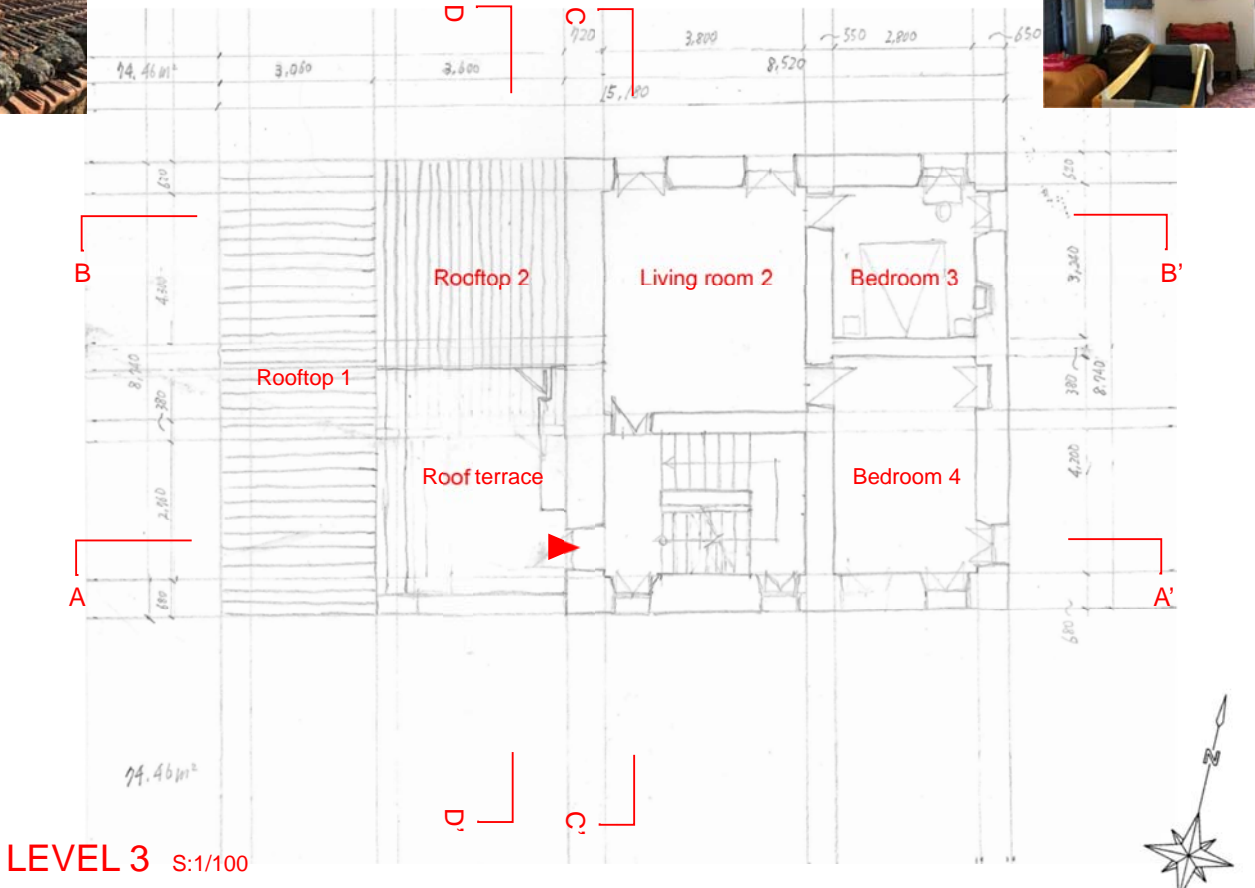

HAUS DAERR, Muro, Haute-Corse, Calvi, Corsica, FRANCE
Measured, drawn on site & compiled by Kazuo IWAMURA, August 2017