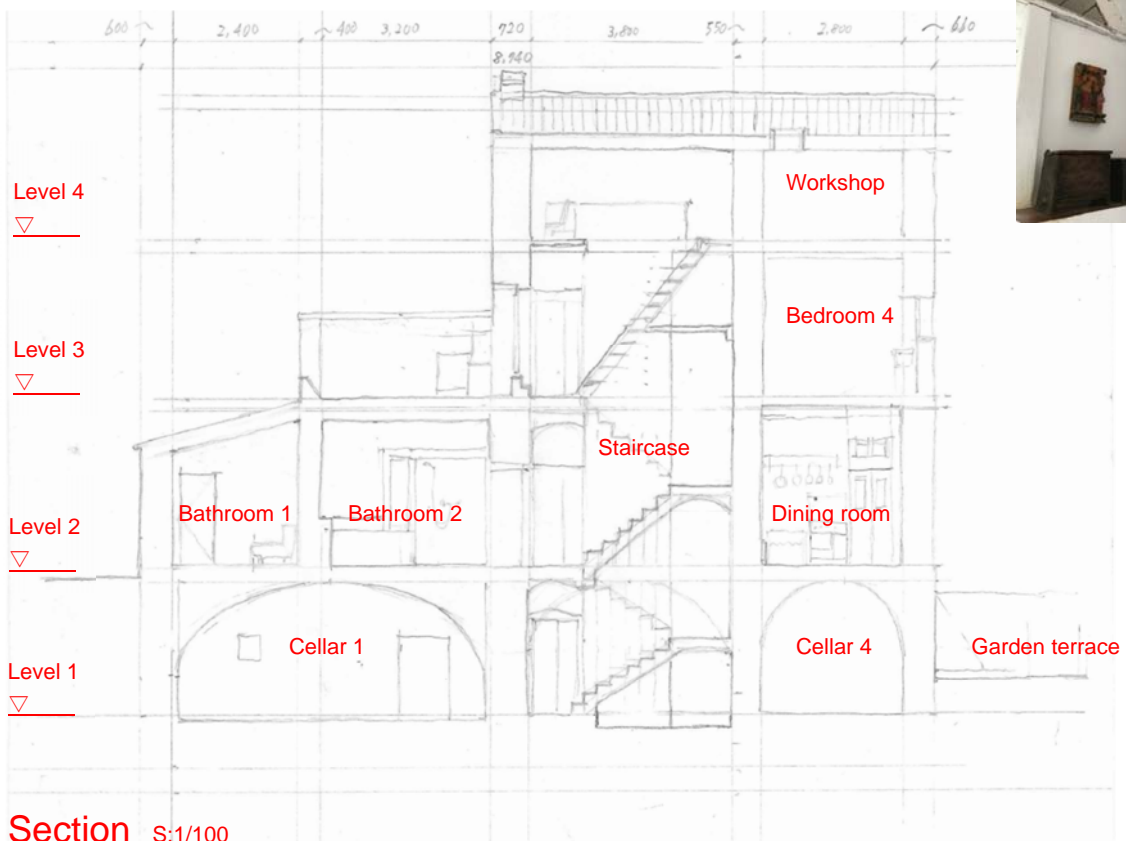

LEVEL 2 S:1/100

HAUS DAERR, Muro, Haute-Corse, Calvi, Corsica, FRANCE
 Measured, drawn on site & compiled by Kazuo IWAMURA, August 2017

LEVEL 4 s:1/100

HAUS DAERR, Muro, Haute-Corse, Calvi, Corsica, FRANCE
 Measured, drawn on site & compiled by Kazuo IWAMURA, August 2017