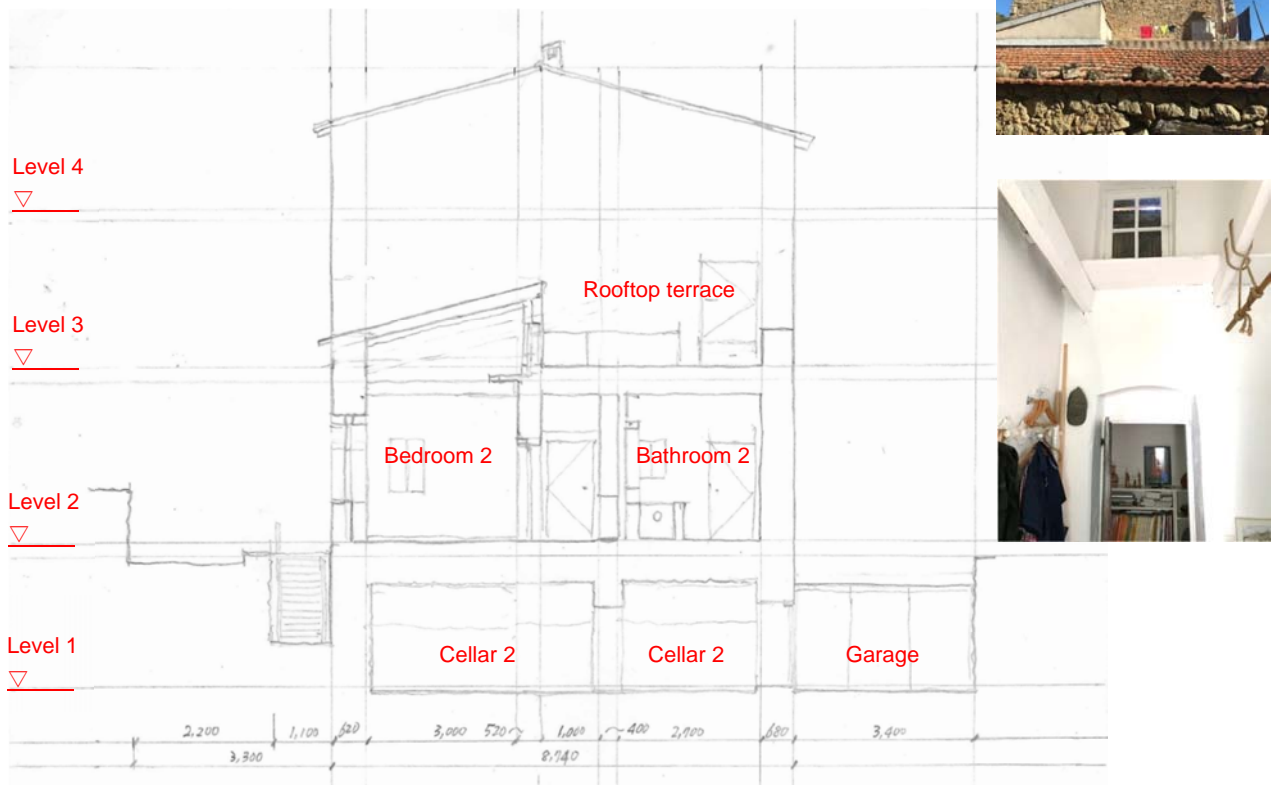

C-C' Section S:1/100