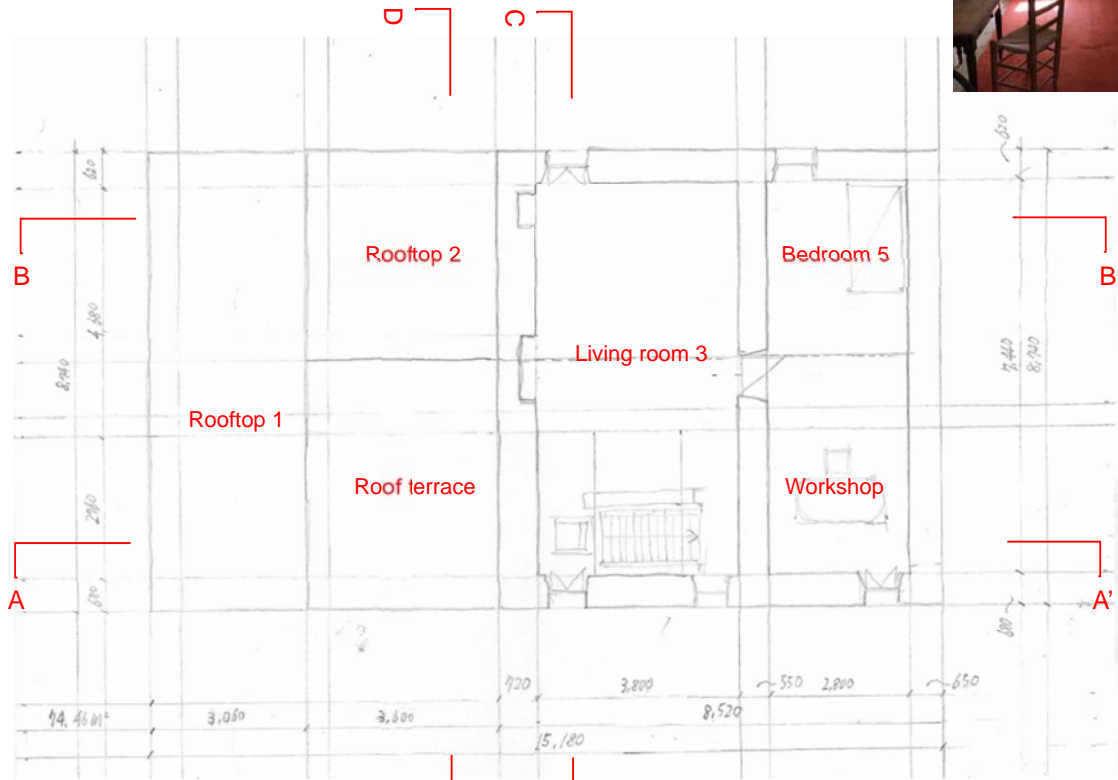

LEVEL 2 S:1/100

HAUS DAERR, Muro, Haute-Corse, Calvi, Corsica, FRANCE
 Measured, drawn on site & compiled by Kazuo IWAMURA, August 2017

LEVEL 4 s:1/100

HAUS DAERR, Muro, Haute-Corse, Calvi, Corsica, FRANCE
 Measured, drawn on site & compiled by Kazuo IWAMURA, August 2017