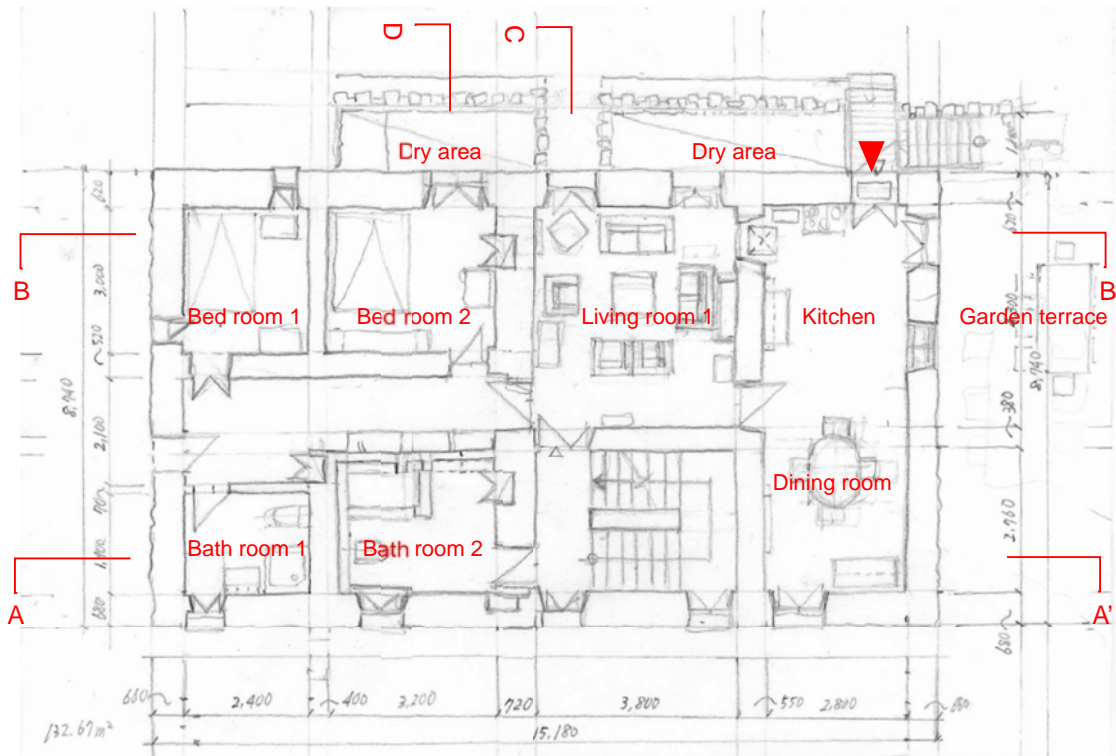

HAUS DAERR, Muro, Haute-Corse, Calvi, Corsica, FRANCE
Measured, drawn on site & compiled by Kazuo IWAMURA, August 2017