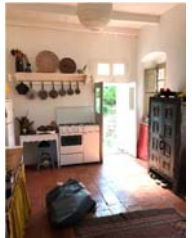

HAUS DAERR, Muro, Haute-Corse, Calvi, Corsica, FRANCE
Measured, drawn on site & compiled by Kazuo IWAMURA, August 2017