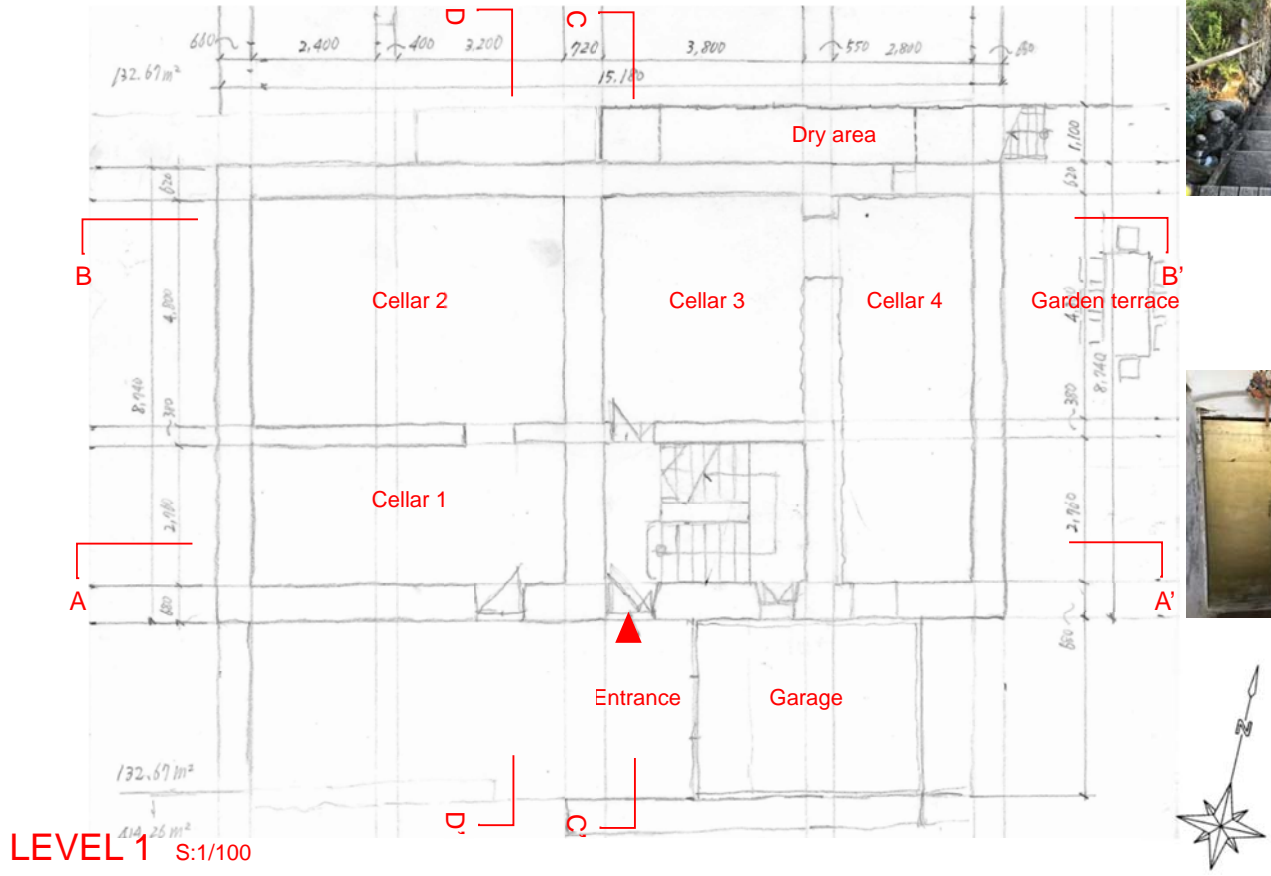

LEVEL 2 S:1/100