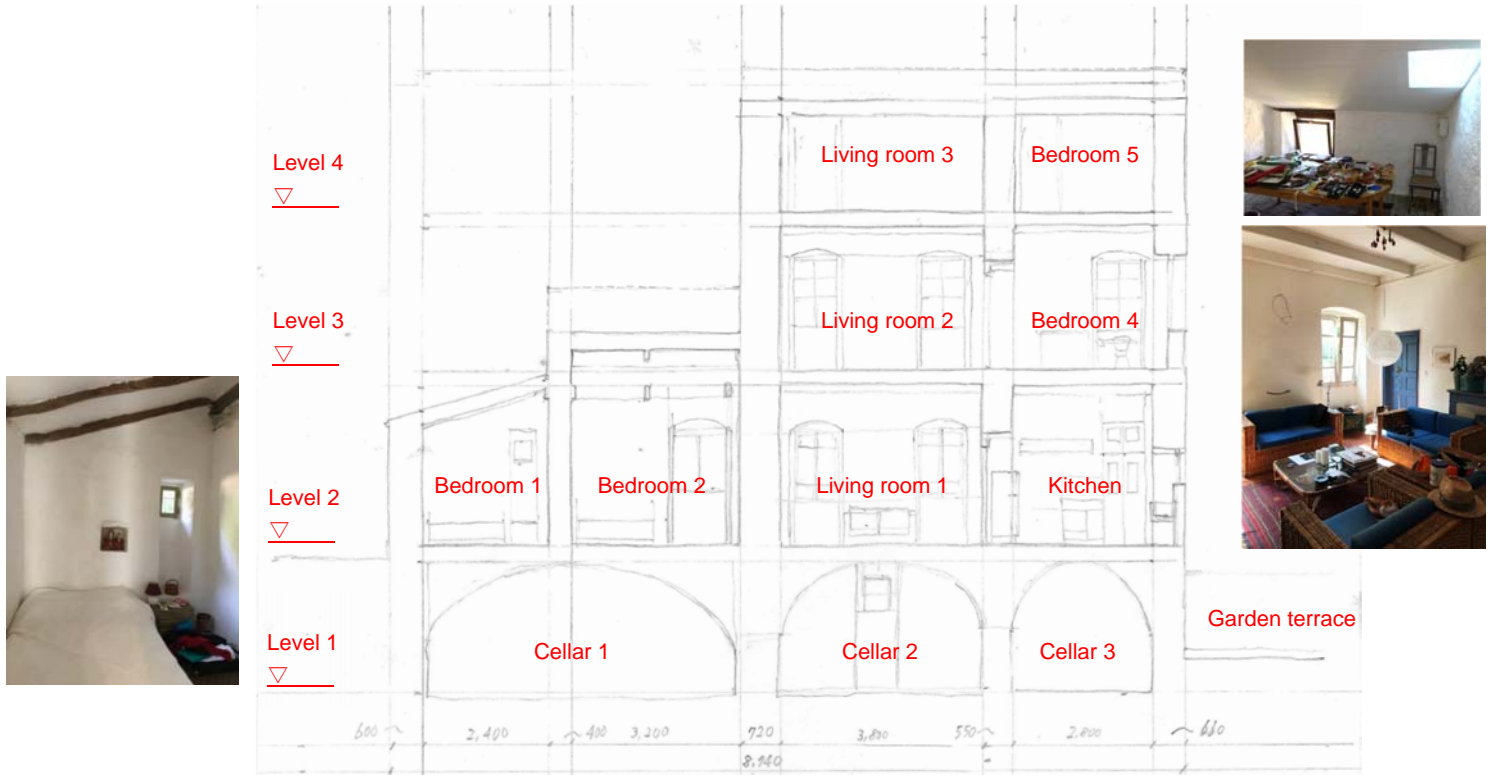

B-B' Section S:1/100