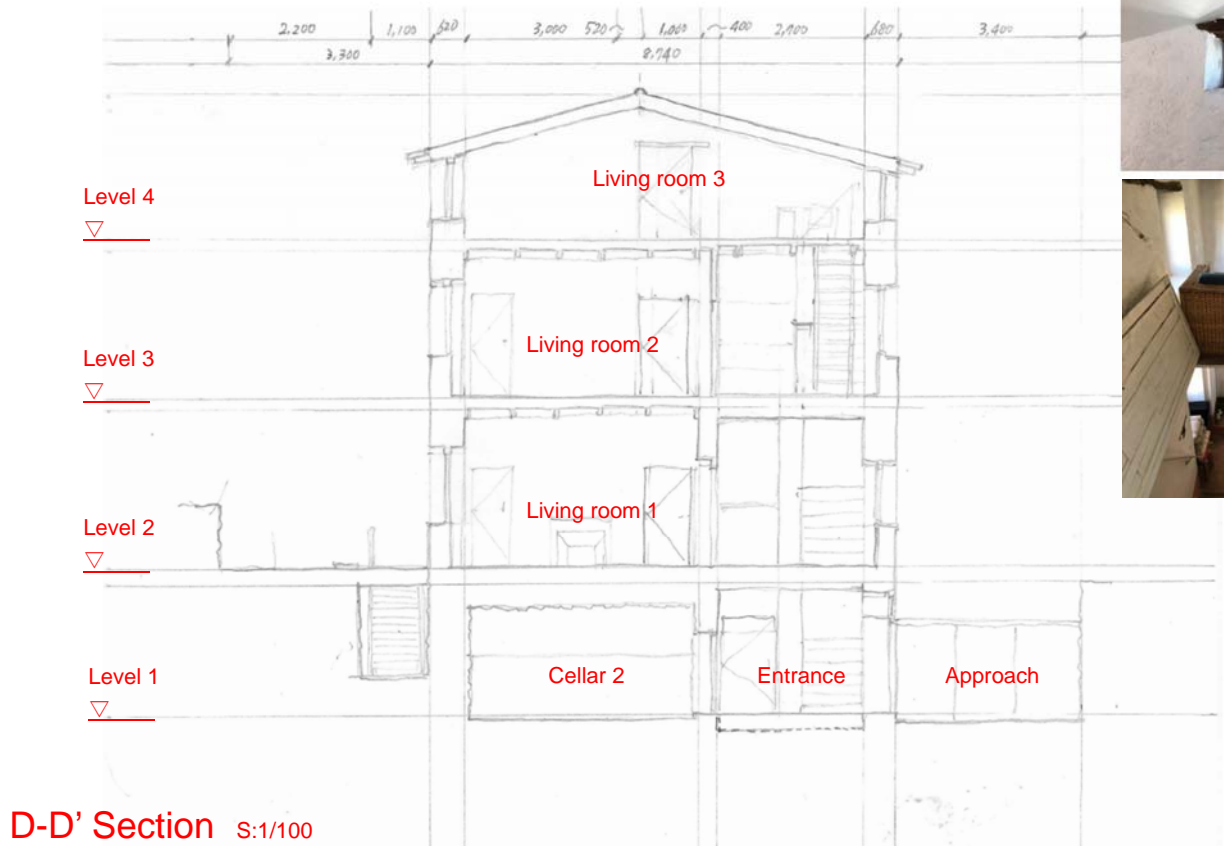

Alexa + Magdalena + Kazuo