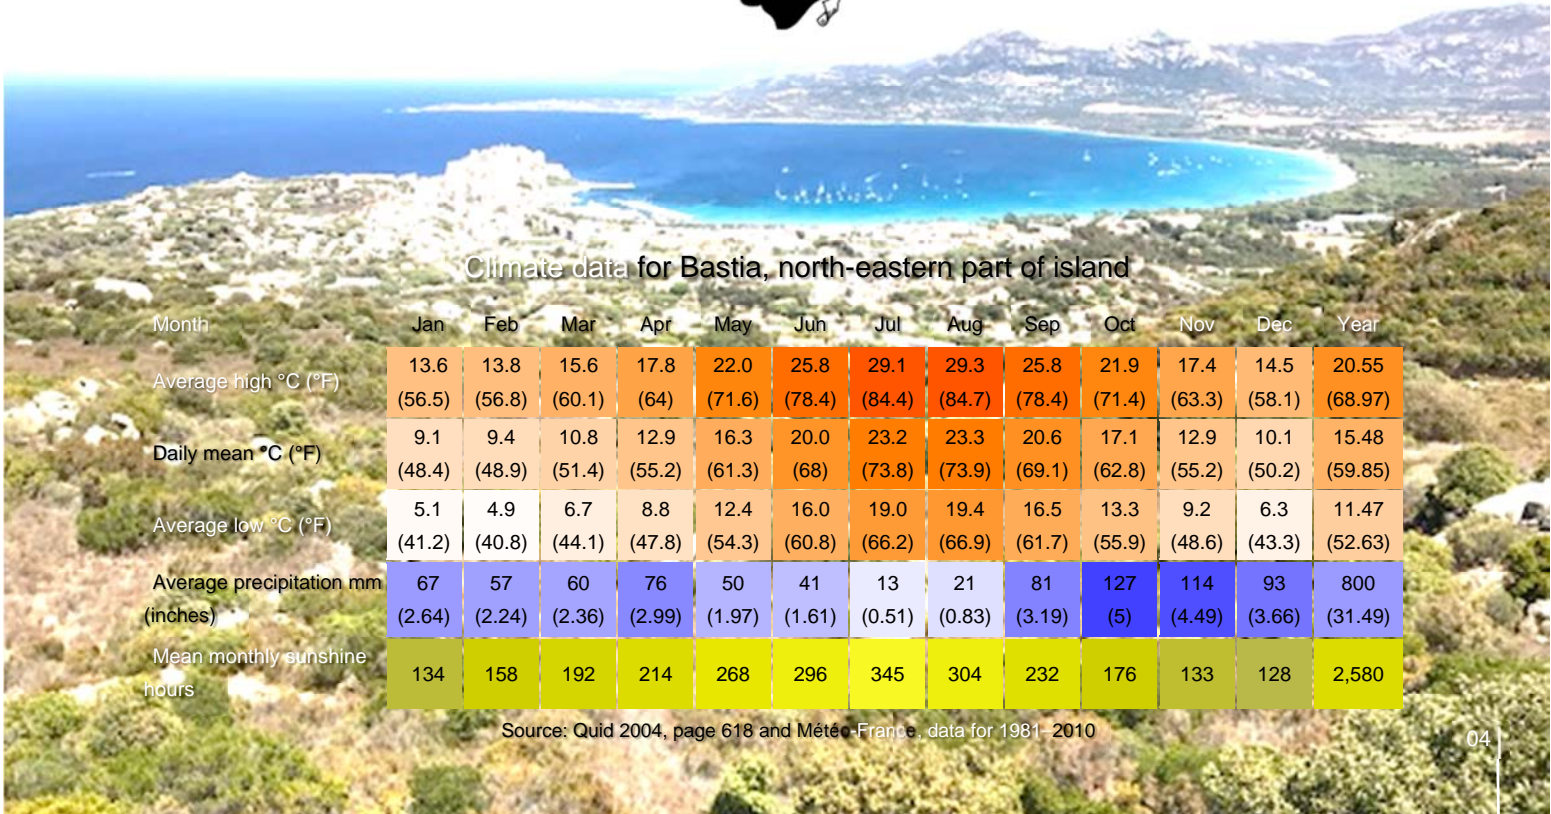

Sweet Audrey at breakfast

CORSICA (CORSE)

HAUS DAERR

Muro, Haute-Corse, Calvi, Corsica, FRANCE

Total area: 8,680 km²

Total population (2015): 326,898 p

Density: 38 p/km²

Corsica is 183 km long at longest, 83 km wide at widest, has 1,000 km of coastline, more than 200 beaches, and is very mountainous, with Monte Cinto as the highest peak at 2,706 m and around 120 other summits of more than 2,000 m. Mountains comprise two-thirds of the island, forming a single chain. Forests make up 20% of the island.

HAUS DAERR,

Muro, Haute-Corse, Calvi, Corsica, FRANCE

Commune: Muro
 Arrondissement: Haute-Corse
 Department: Calvi
 Region: Corsica
 State: FRANCE

HAUS DAERR

Muro, Haute-Corse, Calvi, Corsica, FRANCE

Measured, drawn on site & compiled by Kazuo IWAMURA, August 2017

Source: Quid 2004, page 618 and Météo-France, data for 1981-2010

HAUS DAERR,
Muro, Haute-Corse, Calvi, Corsica, FRANCE:

Commune Muro
 Altitude: Aver. 320m a.s.l.
 Area: 7.92 km²
 Population: 263 p (2008)
 Density: 33 p/km²